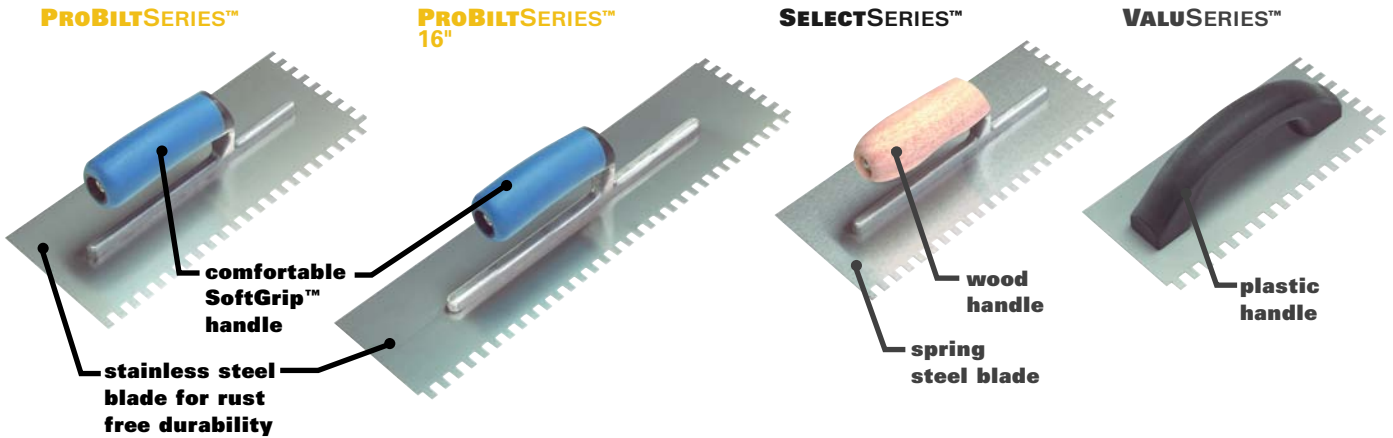

# Notch Trowels

## NOTCH TROWELS FOR TILE, MARBLE AND STONE

NOTCH SERIES	NOTCH SIZE	USE	16"			SELECT SERIES™	PKG.	VALU SERIES™	PKG.
			PROBILT SERIES™	PROBILT SERIES™	PKG.				
44 Series	3/16" x 5/32" V	Adhesives; Wall Tile 6" or Smaller	85-44G	—	6	85-44S	6	85-T4-44	12
51 Series	1/4" x 3/8" x 1/4" SQ	Thin-Set; Tile 8" to 16"	85-51G	85-51X	6	85-51S	6	85-T4-51	12
52 Series	1/4" x 3/8" x 1/4" U	Thin-Set; Tile 8" to 12"	85-52G	—	6	—	—	—	—
53 Series	1/4" x 1/2" x 1/4" U	Thin-Set; Tile 12" or Larger	85-53G	—	6	—	—	—	—
55 Series	5/16" x 1/4" x 1/16" V	Adhesives; Wall Tile 8" to 16"	85-55G	—	6	—	—	—	—
56 Series	3/4" x 9/16" x 3/8" U	Medium Bed Mortar or Marble & Granite Premium Mortar; Marble or Granite	85-56G	85-56X	6	—	—	—	—
77 Series	3/16" x 1/4" V	Adhesives; Wall Tile 6" to 12"	85-77G	—	6	85-77S	6	85-T4-77	12
87 Series	1/4" x 5/16" x 1/4" U	Thin-Set; Tile 8" or Smaller	85-87G	—	6	—	—	—	—
88 Series	1/4" x 1/4" x 1/4" SQ	Thin-Set; Tile 8" or Smaller	85-88G	85-88X	6	85-88S	6	85-T4-88	12
99 Series	1/2" x 1/2" x 1/2" SQ	Thin-Set or Medium Bed Mortar; Pavers or Tile Larger than 16"	85-99G	85-99X	6	85-99S	6	85-T4-99	12